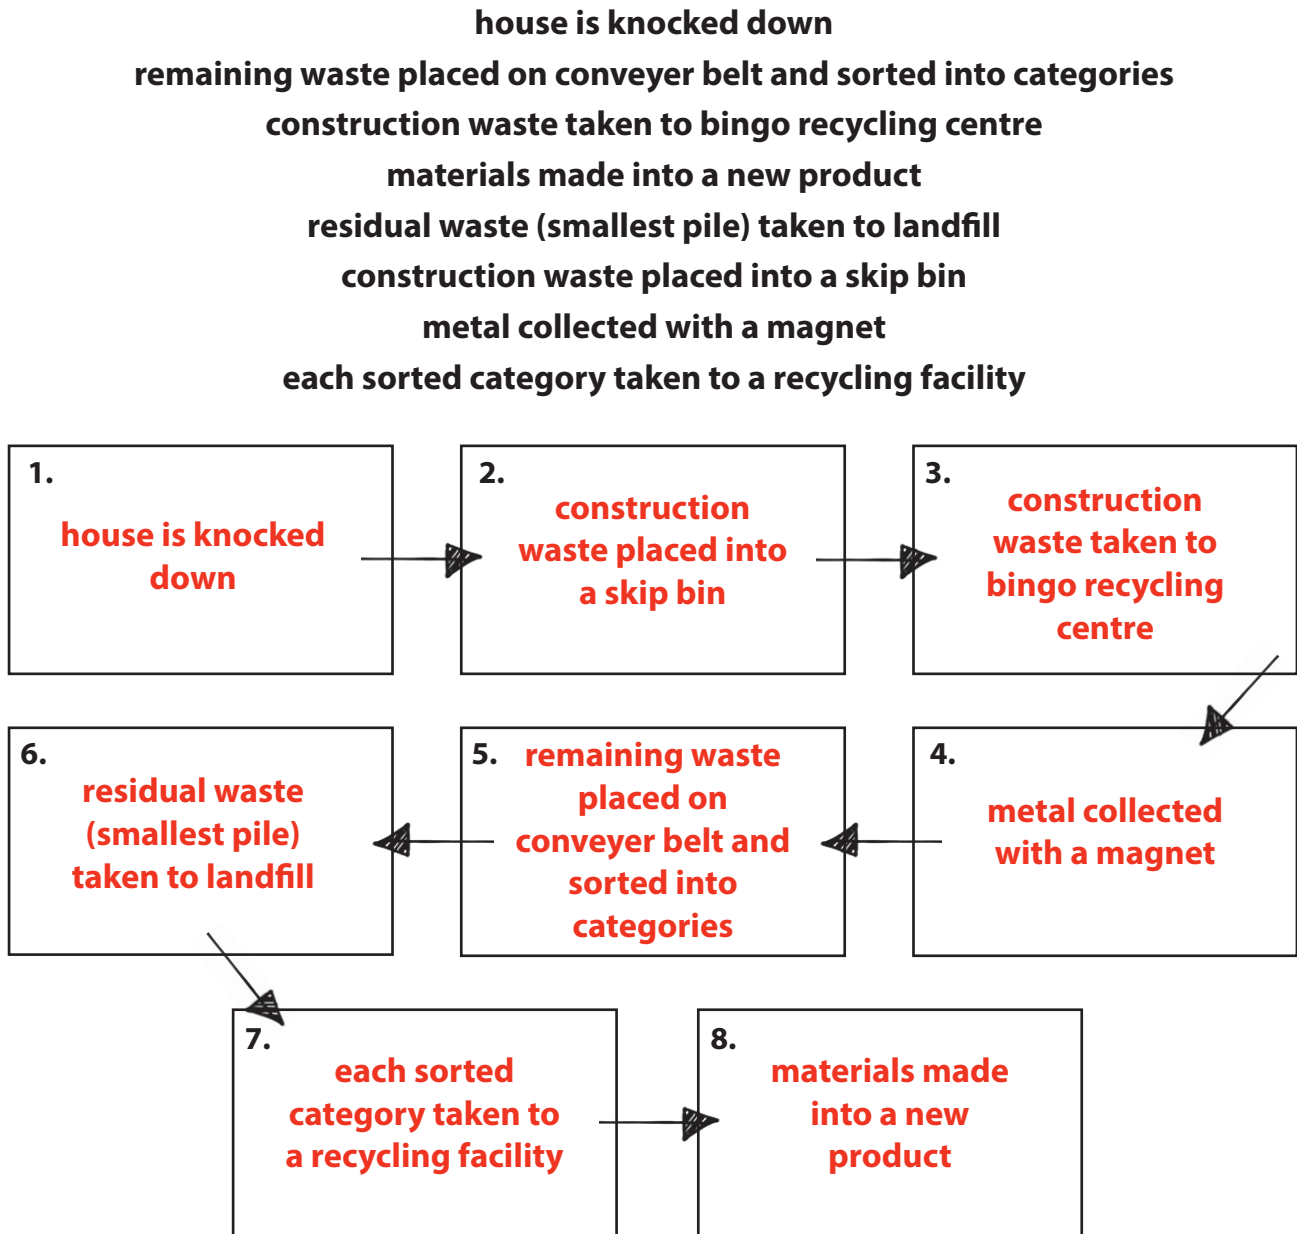

CAN YOU RECYCLE A HOUSE? – ANSWERS

Watch the Bingo Education Video (<https://www.youtube.com/watch?v=coryjQCb03U>) and then complete the following worksheet to show your understanding of how a house can be recycled.

1. Complete the flow chart below by writing each of the steps into the correct position in the sequence.

2. List the six categories waste is sorted into at the Bingo Recycling Centre:

<p>1. Plastic</p> <p>2. Timber</p> <p>3. Green waste</p>	<p>4. Paper and cardboard</p> <p>5. Concrete</p> <p>6. Glass</p>
---	---