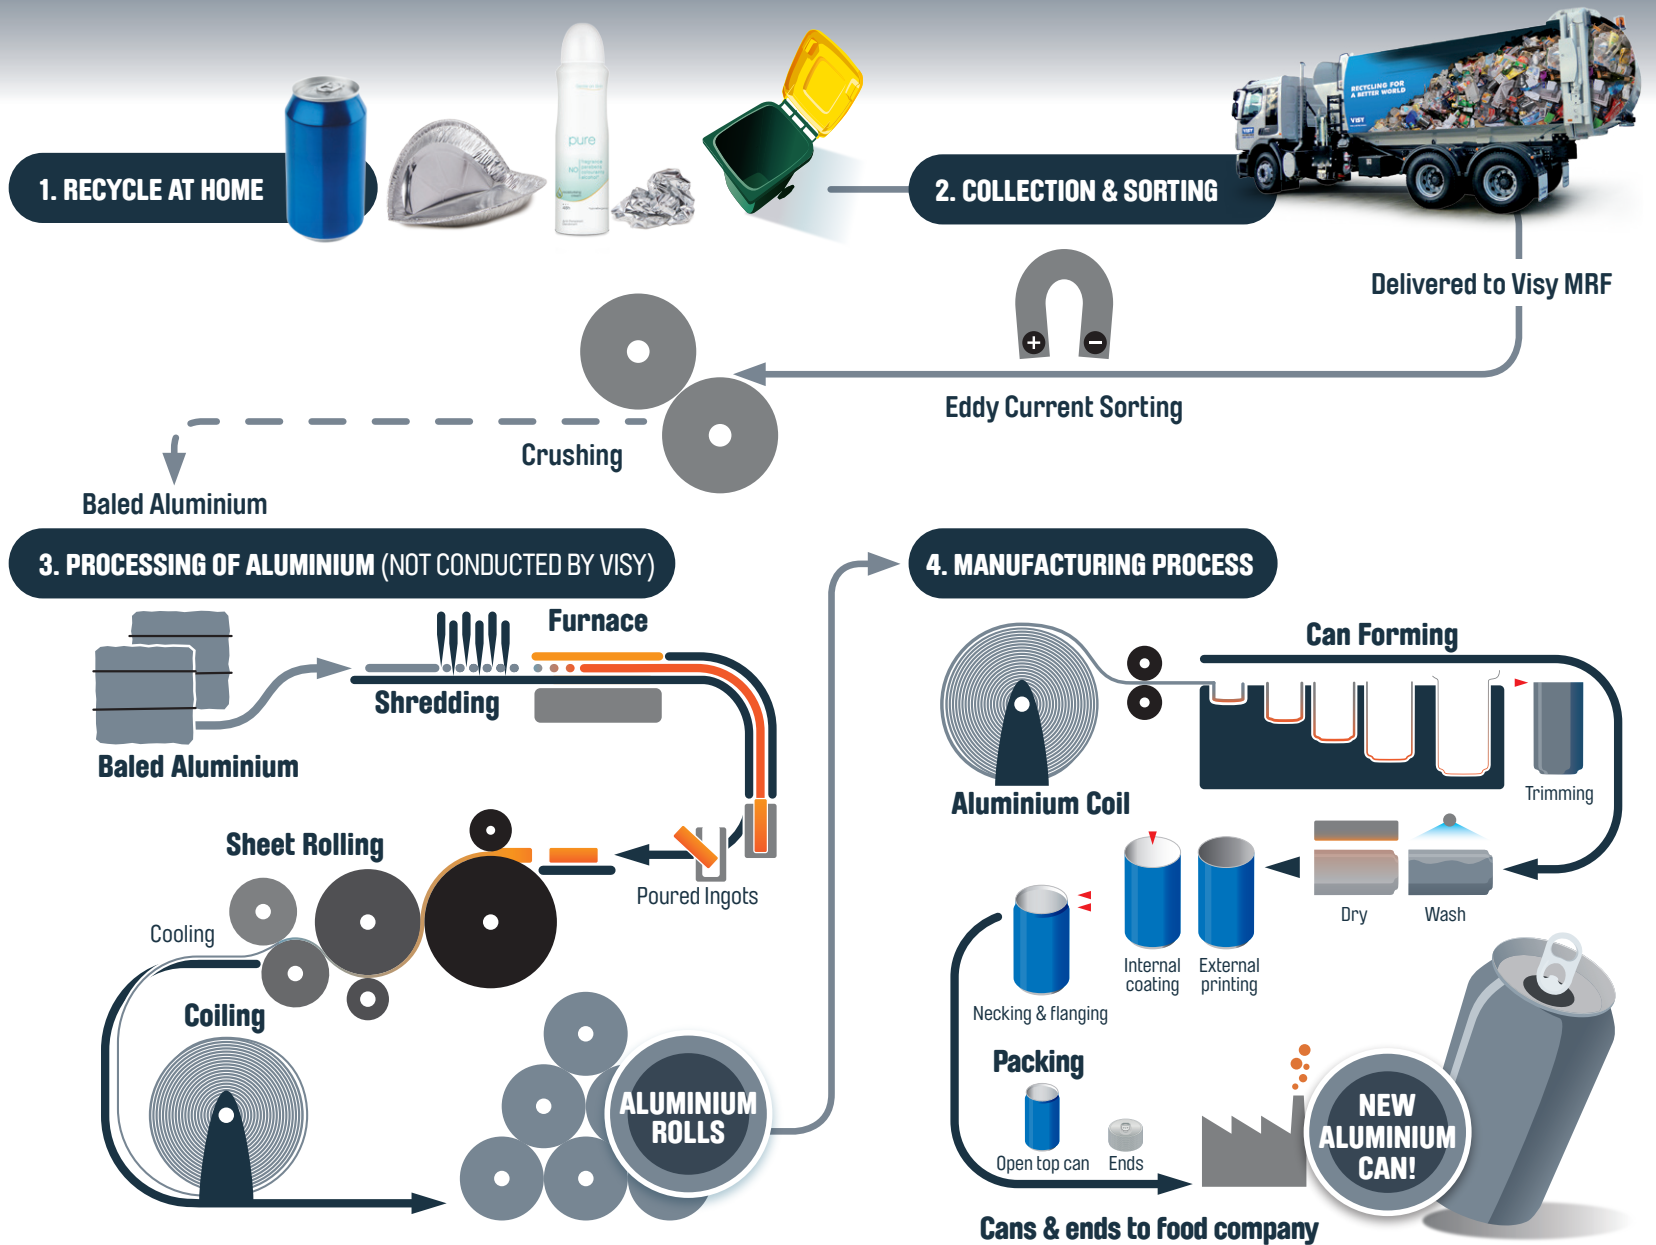

RECYCLED ALUMINIUM IS MADE INTO NEW BEVERAGE CANS AT VISY

IT ALL STARTS WITH YOU RECYCLING RIGHT AT HOME!

EDUCATION IN RESOURCE RECOVERY

visy.com.au/recycling/education